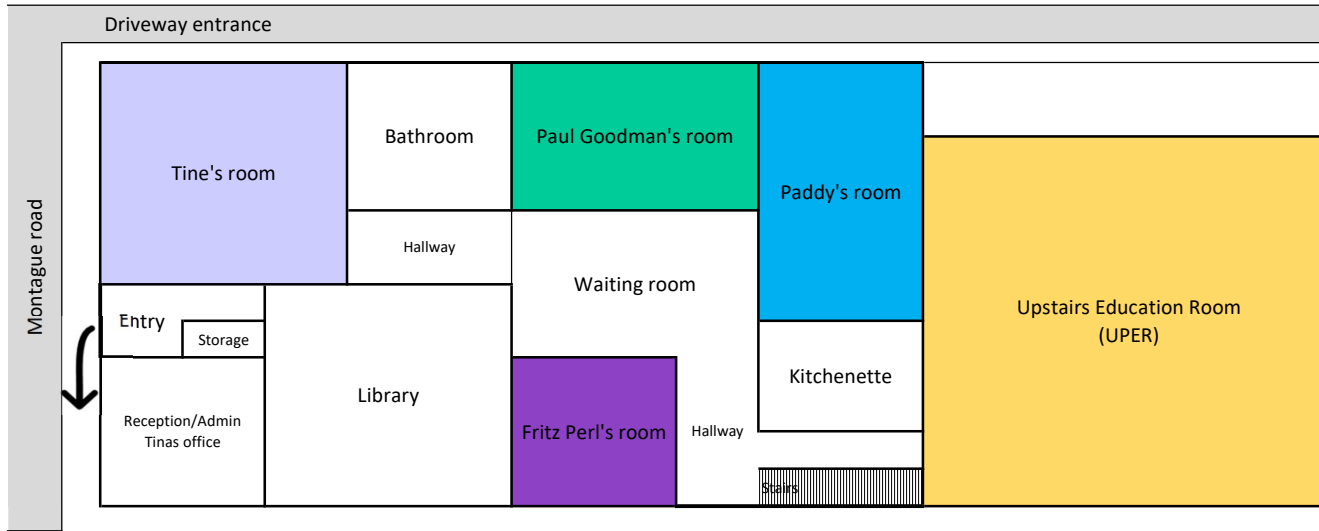

Address: 431 Montague Road, West End QLD 4101

**Upstairs floor plan**

**Emergency Exits**

Exit to parking area in front of 429 Montague Road, West End (left as you exit the driveway)

**Downstairs floor plan**